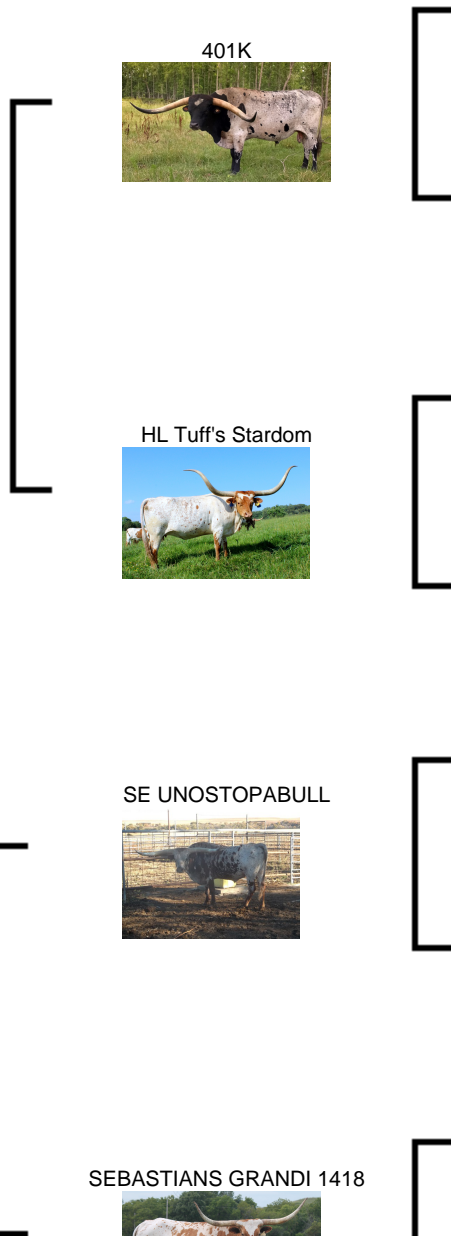

SE UNOSTOPABULL

SEBASTIANS GRANDI 1418