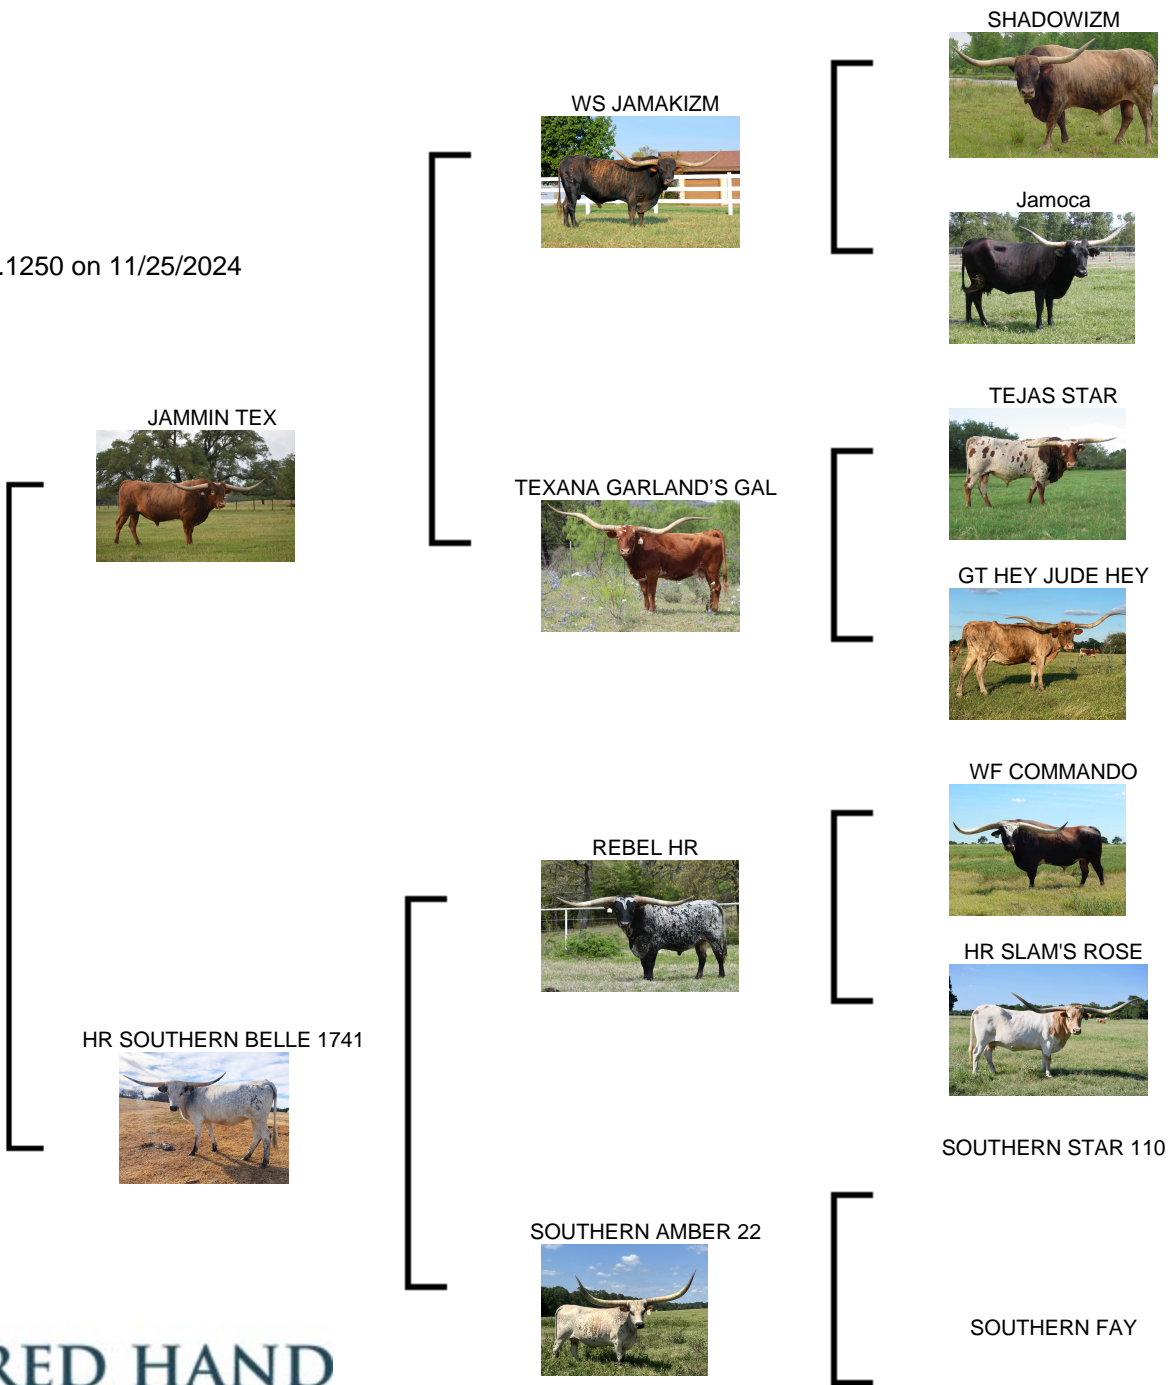

# PLAIN DIRT FARMS

## MB JAMMIN REBEL BELLE

Date of Birth: 01/27/2020  
 Registration 1: CI326179  
 Breeder: Harrell Ranch  
 Owner: Plain Dutch Partnerships INC. LTD.

Courtesy of Plain Dutch

Such an amazing pedigree, and color.

TTT: 78.1250 on 11/25/2024

MB JAMMIN REBEL BELLE

<http://www.hiredhandsoftware.com>