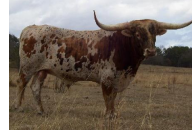

PLAIN DIRT FARMS

Delta Dawn PD

Date of Birth: 08/03/2019
 Registration 1: CI322310

Courtesy of Plain Dirt Farms

Very clean, deep bodied Concealed Weapon Daughter. Her horns are rolling back hard at a very young age. She is currently bred to Sweetwater BCB for her second calf! This is going to be a cow to watch in the future for sure! Millenium Futurity Eligible!

TTT: 66.0000 on 05/27/2024

Delta Dawn PD

Concealed Weapon

RKJ SWEET POTATO PIE

Sharp Shooter 542

HORSESHOE J EXAMPLE

RKJ WHITE LIGHTNIN'

RKJ WARPAINTS WINNIE