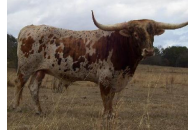

PLAIN DIRT FARMS

PD Concealed Ivy Wire

Date of Birth: 12/15/2019
Registration 1: CI329193
Owner: Plain Dutch Partnerships INC. LTD.

Courtesy of Plain Dirt Farms

This heifer is destined for greatness. Her maternal line brings her back to the great Wiregrass Lady Rose cow while the top side of her pedigree is none other than the great Concealed Weapon! If there was ever potential, here she is folks! Millenium Futurity Eligible.

TTT: 73.1250 on 09/29/2023

PD Concealed Ivy Wire

Concealed Weapon

LC LADY LIVEWIRE

Sharp Shooter 542

HORSESHOE J EXAMPLE

CV COWBOY CASANOVA

RJF Timeless Lady Rose