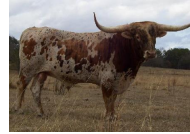

## PD Faded Rose

**Date of Birth:** 01/01/2021  
**Registration 1:** Ci330332  
**Owner:** Sawyer June Dinwiddie

Courtesy of Plain Dirt Farms

Very pretty calf sired by Concealed Weapon who needs no introduction. Her Dam is a very consistent cow who out produces herself every year, RKJ Sweet Potato Pie. These Concealed Weapon daughters have proven to stand the rest of time being some of the most highly sought after genetics in the breed! Millennium Futurity eligible.

**TTT:** 61.7500 on 11/25/2024

PD Faded Rose

Concealed Weapon

RKJ SWEET POTATO PIE

Sharp Shooter 542

HORSESHOE J EXAMPLE

RKJ WHITE LIGHTNIN'

RKJ WARPAINTS WINNIE