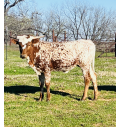

PLAIN DIRT FARMS

Sweet Shiner PD/HCL

Date of Birth: 03/19/2022
 Registration 1: Pending

Courtesy of Plain Dirt Farms

Here is a phenomenal heifer! This is the first calf for us by Sweetwater BCB. Her mother is a beautiful deep bodied brindle cow with a pedigree that speaks for itself. Look for big production from this young female!

TTT: 65.1250 on 11/11/2024
 Composite: 42.2500 on 10/01/2023

Sweet Shiner PD/HCL

SWEETWATER BCB

SR Clout's Outshine 9148

FIFTY-FIFTY BCB

PALMETTA CHECK

SR Clout 466

OF Its Sunny Out