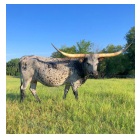

LVR Sweet Spitfire