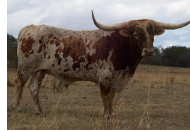

PLAIN DIRT FARMS

CR Tulip

Date of Birth: 02/29/2016
Sale Price: \$
Breeder: Alexandra Dees
Owner: Daniel & Angelina Fey

Courtesy of Fey Longhorns

A big bodied cow out of the 96" Grand Tulip. With Concealed Weapon as a sire she has 90" animals top and bottom in her pedigree.

TTT: 79.2500 on 11/23/2024

CR Tulip

Concealed Weapon

JP GRAND TULIP

Sharp Shooter 542

HORSESHOE J EXAMPLE

J.R. GRAND SLAM

BLOSSOM'S TULIP