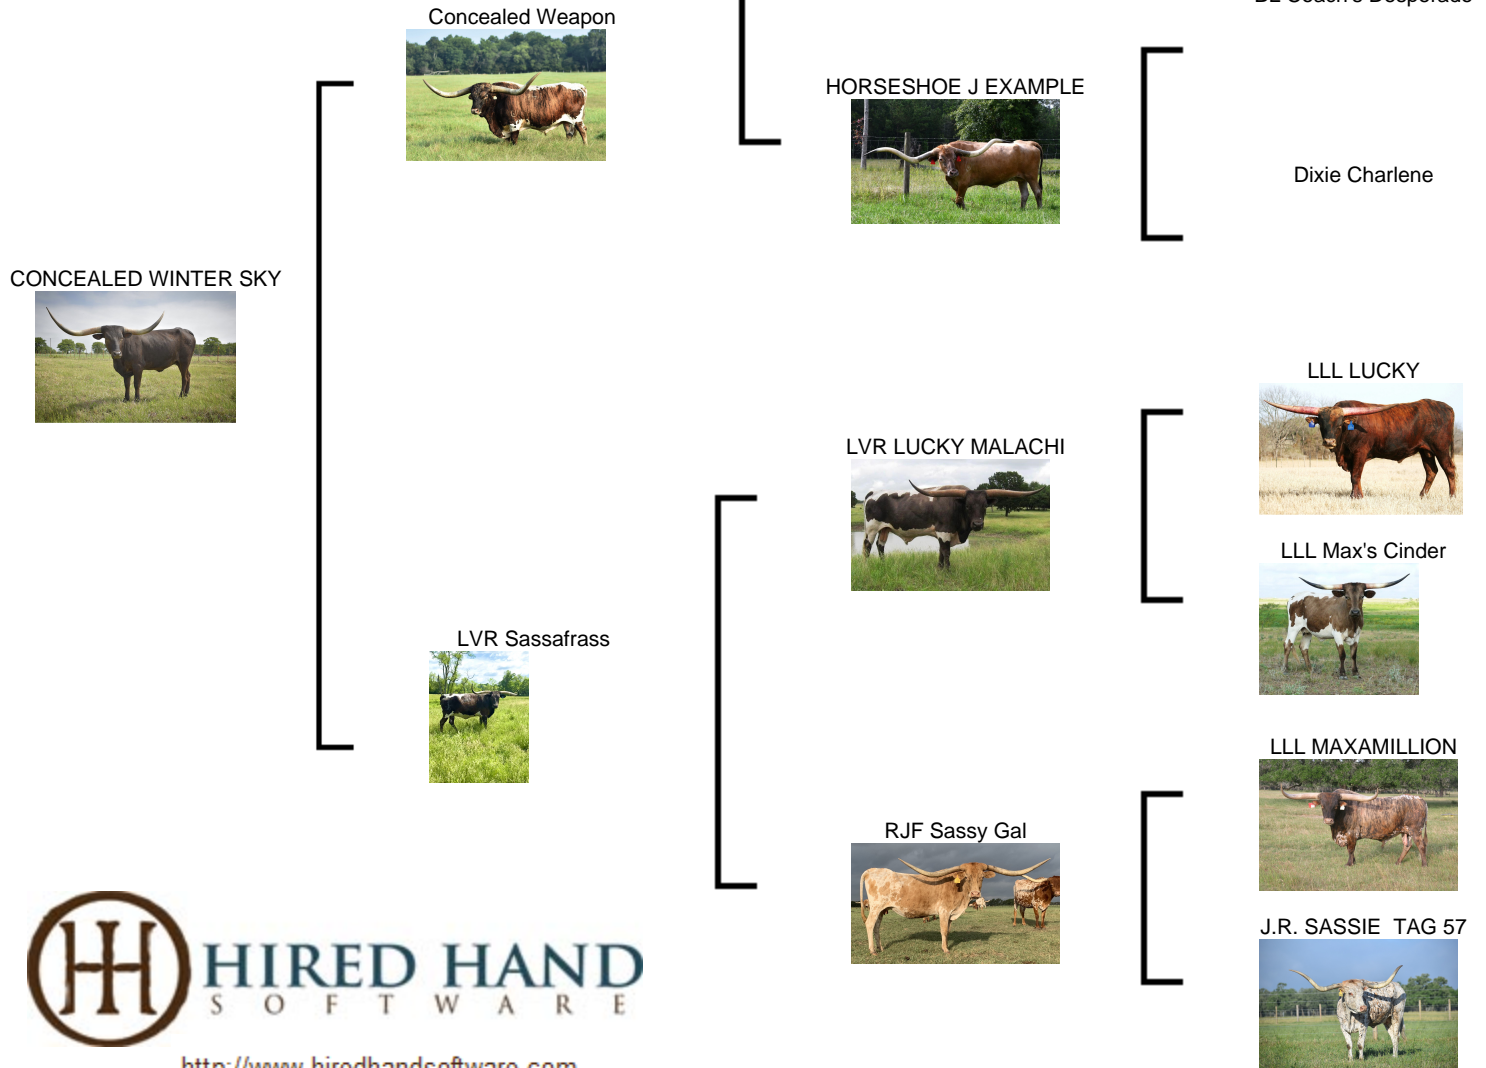

<http://www.hiredhandsoftware.com>