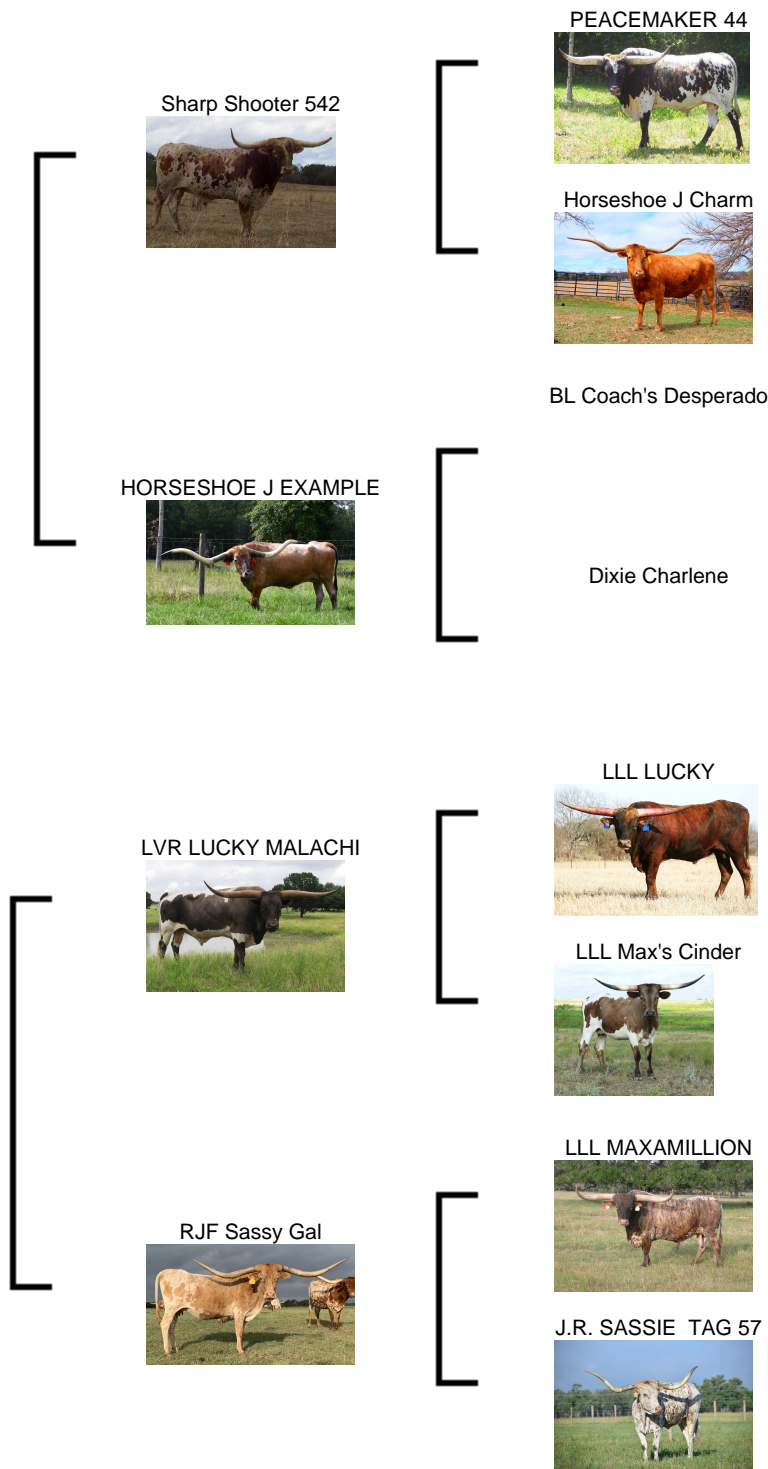

<http://www.hiredhandsoftware.com>